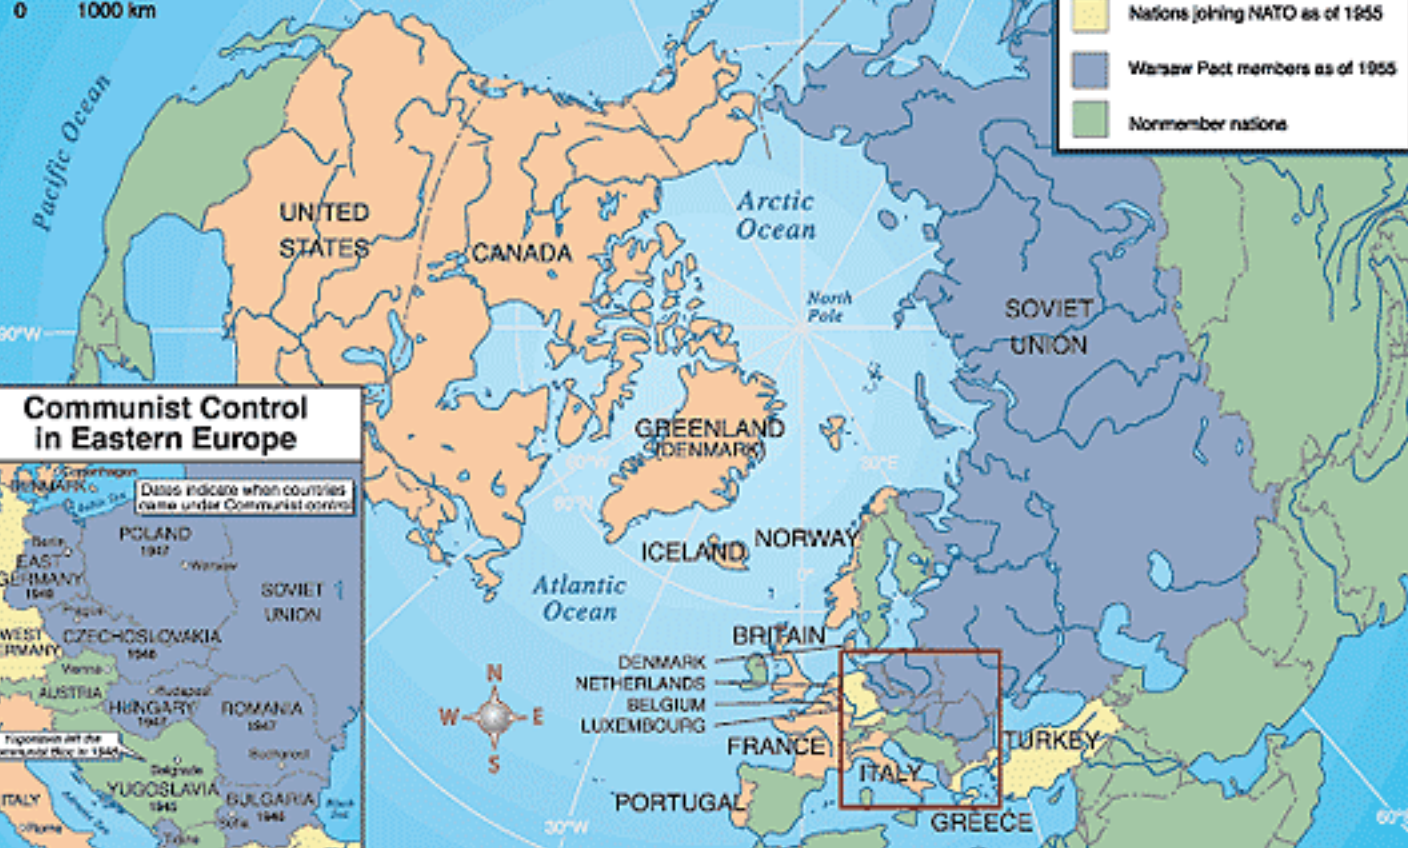

# The Balance of Power After World War II

0 1000 mi  
0 1000 km

- North Atlantic Treaty Organization (NATO) member nations, 1949
- Nations joining NATO as of 1955
- Warsaw Pact members as of 1955
- Nonmember nations

## Communist Control in Eastern Europe

Dates indicate when countries came under Communist control.